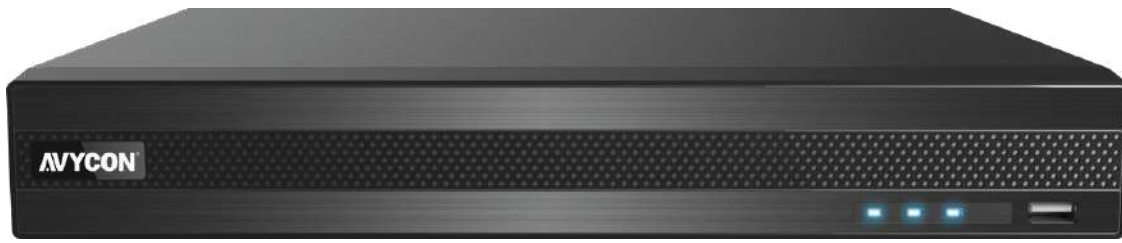

AVR-HT804A

4 CH 4K UHD DIGITAL
VIDEO RECORDER

H.265 4K UHD DIGITAL VIDEO RECORDER

4K / 5MP / 4MP / 3MP / 1080P / 720P

4K HD OVER COAX & UTP

FUNCTION

- Supports Up to 4 Cameras at 4K / 5MP / 4MP / 3MP / 1080P / 960P / 720P Resolution (32 BNC + 32 IPC)
- Supports H.265 Compression (High Profile), which allows for Higher Quality Picture and a Lower Bitrate Compared to H.264
- Intuitive and User-Friendly Graphic User Interface (GUI) with Full Operation by Mouse
 - Multiple Recording Modes: Manual, Scheduled, Motion and Sensor
 - Supports Hardware RAID: RAID0, RAID1, RAID5, RAID6, RAID10
 - Playback: 4 Channels Simultaneous Playback
- Search: Search by Time Slice, Time, Event (Manual, Sensor, Motion), Tag Search
 - Quick and Intuitive Backup via USB and Network
- Pentaplex Operation: Can simultaneously allow Preview, Record, Playback, Backup and Remote Access from Different Users
 - Dual Network Ports allow Optimizing Bandwidth and creating a Separate Network for IP Camera Streams
- Network Functions such as DHCP, DDNS, PPPoE Protocols Supported and also access with CMS Clients
- Remote Access using Internet Explorer/Safari or CVMS: Live Preview, Playback, Backup, PTZ and System Configuration
 - Supports Multiple Online Users
 - User Management, Log Viewing and Device Status
 - True HDMI 4K Output Display, Dual HDMI Display
- NAT and QR Code Functionality allows Remote Access with Mobile Devices and Computers without the need for Port-Forwarding
 - Powerful Mobile Apps for Mobile Devices and Tablets Available on iOS and Android® OS

AVR-HT804A

4 CH 4K UHD DIGITAL VIDEO RECORDER

DIMENSIONS

REAR PANEL

AVAILABLE HDD OPTIONS

- 1TB HDD: AVR-HT804A-1T
- 2TB HDD: AVR-HT804A-2T
- 3TB HDD: AVR-HT804A-3T
- 4TB HDD: AVR-HT804A-4T
- 6TB HDD: AVR-HT804A-6T
- 8TB HDD: AVR-HT804A-8T
- 12TB HDD: AVR-HT804A-12T