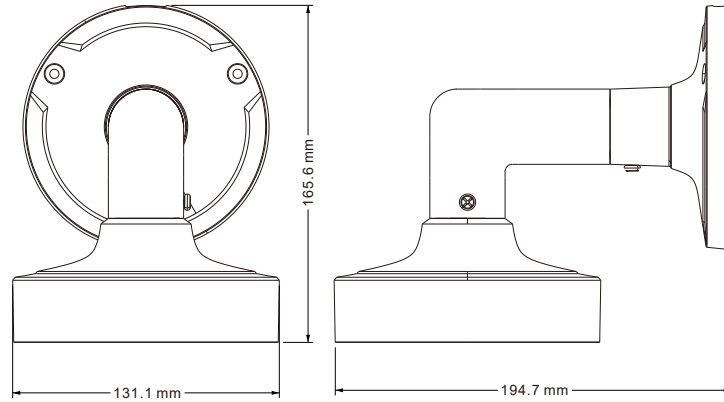

AVM-PWMT-FE1

DESCRIPTION

Junction Box for IP Fisheye Cameras

Compatible with

- AVC-PHN61FLT

*Must use with AVM-DDMT-FE1 (Compatible with AVC-PHN61FLT)

DIMENSION

Unit: mm (inch)

AVM-PCMT-FE1

DESCRIPTION

Ceiling / Pendant Mount for IP Fisheye Cameras

Compatible with

- AVC-PHN61FLT

*Must use with AVM-DDMT-FE1 (Compatible with AVC-PHN61FLT)

DIMENSION

Unit: mm (inch)