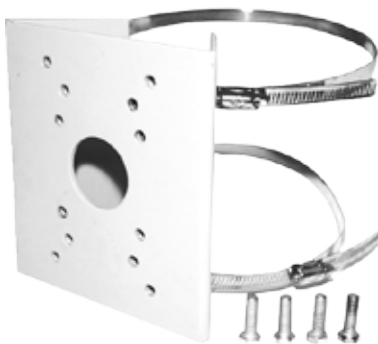

AVM-DWMT-W

DESCRIPTION

Wall mount bracket for all indoor/outdoor domes weatherproof, available in white and gray color

Compatible with

- AVC-VA91MLT
- AVC-VA92VLT
- AVC-VA92AVLT
- AVC-VH52VT
- AVC-VH52VLT
- AVC-VA92SVLT
- AVC-VA92SVLT50
- AVC-VTL91VT
- AVC-VTA51VLT
- AVC-VTA52VLT
- AVC-DA91MLT
- AVC-DA92VLT
- AVC-DA92AVLT
- AVC-DTA52VLT
- AVC-VN91VLT
- AVC-VHN41VLT
- AVC-VHN51VLT
- AVC-VHN41AVLT
- AVC-VHN81AVLT

Model	AVM-DWMT-W
Color	White
Material	Aluminum and Steel
Dimensions	213mm x 138mm x 88.3mm (8.4" x 5.4" x 3.5")
Weight	2.3lb (1043g)

DIMENSION

Unit: mm (inch)

AVM-P-PMT

DESCRIPTION

Pole mount bracket for outdoor domes and PTZs

Compatible with

- All cameras with wall mount attached
AVM-DWMT-W, AVM-DWMT-W-VTA, AVM-DWMT-W-EV1, AVM-PT-WMT-T30
(Drilling holes may be required for perfect fit)

Model	AVM-P-PMT
Color	White
Material	Aluminum and Steel
Dimensions	168mm x 85mm (6.6" x 3.3")
Weight	2.7lb (1225g)