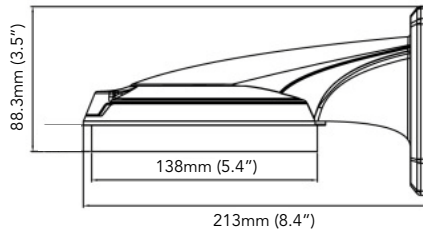

AVM-DWMT-W

DESCRIPTION

Wall mount bracket for all indoor/outdoor domes weatherproof, available in white and gray color

Compatible with

- AVC-VA91MLT
- AVC-VA92VLT
- AVC-VA92AVLT
- AVC-VH52VT
- AVC-VH52VLT
- AVC-VA92SVLT
- AVC-VA92SVLT50
- AVC-VTL91VT
- AVC-VTA51VLT
- AVC-VTA52VLT
- AVC-DA91MLT
- AVC-DA92VLT
- AVC-DA92AVLT
- AVC-DTA52VLT
- AVC-VN91VLT
- AVC-VHN41VLT
- AVC-VHN51VLT
- AVC-VHN41AVLT
- AVC-VHN81AVLT

Model	AVM-DWMT-W
Color	White
Material	Aluminum and Steel
Dimensions	213mm x 138mm x 88.3mm (8.4" x 5.4" x 3.5")
Weight	2.3lb (1043g)

DIMENSION

Unit: mm (inch)

AVM-P-PMT

DESCRIPTION

Pole mount bracket for outdoor domes and PTZs

Compatible with

- All cameras with wall mount attached
AVM-DWMT-W, AVM-DWMT-W-VTA, AVM-DWMT-W-EV1, AVM-PT-WMT-T30
(Drilling holes may be required for perfect fit)

Model	AVM-P-PMT
Color	White
Material	Aluminum and Steel
Dimensions	168mm x 85mm (6.6" x 3.3")
Weight	2.7lb (1225g)

DIMENSION

Unit: mm (inch)