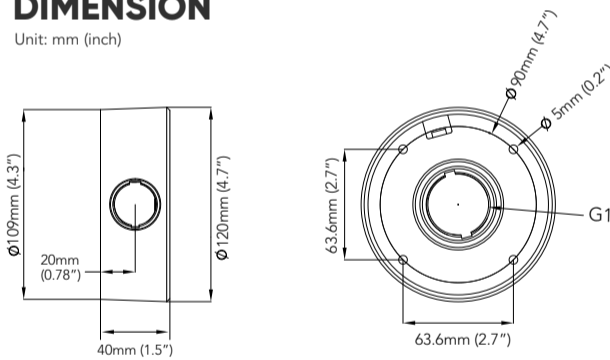

AVM-BDMT-W-TL1

DESCRIPTION

Junction Box for Small Bullet Cameras

Compatible with

- AVC-BTL91FT-W
- AVC-BTL91FT/2.8-W
- AVC-BTL91VT-W
- AVC-BTA51FT-W
- AVC-BTA51VT-W
- AVC-BHN41FT
- AVC-BHN81FT

DIMENSION

Unit: mm (inch)

AVM-DDMT-W-V1

DESCRIPTION

Junction Box for Small Vandal Domes and Large Bullet Camera

Compatible with

- AVC-VTA91FLT
- AVC-VTL91FT
- AVC-VN91FLT
- AVC-VHN41FLT

DIMENSION

Unit: mm (inch)

AVM-DDMT-W-V2

DESCRIPTION

Junction Box for Vandal Domes

Compatible with

- AVC-VN91VLT

DIMENSION

Unit: mm (inch)