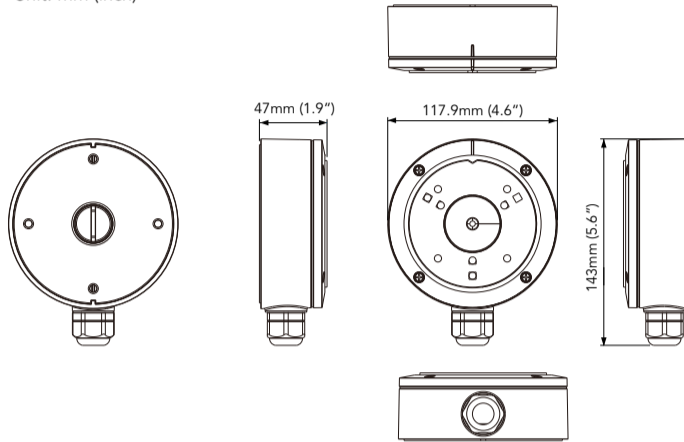

AVM-BDMT-W-TL1

DESCRIPTION

Junction Box for Small Bullet Cameras

Compatible with

- AVC-BTL91FT-W
- AVC-BTL91FT/2.8-W
- AVC-BTL91VT-W
- AVC-BTA51FT-W
- AVC-BTA51VT-W
- AVC-BHN41FT
- AVC-BHN81FT

DIMENSION

Unit: mm (inch)

AVM-DDMT-W-V1

DESCRIPTION

Junction Box for Small Vandal Domes and Large Bullet Camera

Compatible with

- AVC-VTA91FLT
- AVC-VTL91FT
- AVC-VN91FLT
- AVC-VHN41FLT

DIMENSION

Unit: mm (inch)

AVM-DDMT-W-V2

DESCRIPTION

Junction Box for Vandal Domes

Compatible with

- AVC-VN91VLT

DIMENSION

Unit: mm (inch)