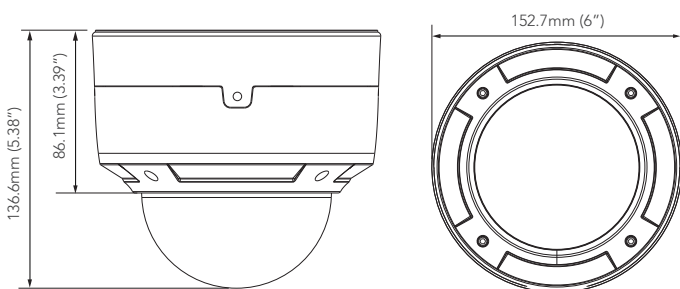

AVC-VTL91VT

2.1MP IR WEATHERPROOF VANDAL DOME CAMERA

ALL-IN-ONE

• HD-TVI • CVI • AHD • 960H • ANALOG

FEATURES

- 1080P Real Time Image, High Resolution, True Color
- HD-TVI / CVI / AHD Lossless Video Output Format
- Up to 2.1MP Resolution
- 1/2.9" CMOS Progressive Scan Image Sensor
- Supports OSD Menu (Control over Coax)
- Long Distance Transmission (Up to 1500ft.)
- Automatic Switch from Color to B/W IR Mode at Low Illumination Levels
- True Day / Night ICR
- Supports Noise Reduction Function
- Up to 95ft. IR Night Viewing Distance
- IP66 Weatherproof Housing
- Supports CoC (Control over Coax)
- Supports 960H Analog (CVBS) Output
- 2.8mm ~ 12mm MP Varifocal Lens (ICR)
- DC 12V Power

DIMENSIONS

Unit: mm (inch)

CONNECTIONS

4-in-1 HD over Coax Technology delivers clear HD video at 1080P (1920 x 1080) resolution and supports various of high definition video formats (HD-TVI / CVI / AHD / Analog).

- HD-TVI / CVI / AHD / Analog Video BNC Output
- DC 12V Power Cable

SPECIFICATIONS

Image Sensor	1/2.9" CMOS
Resolution	2.1MP
Image Size	1920 x 1080 (1080P)
Video Output	HD-TVI / CVI / AHD / CVBS (Analog)
Image System	NTSC / PAL
Electronic Shutter	Auto; 1/50s ~ 1/100000s (PAL); 1/60s ~ 1/100000s (NTSC)
IR Distance	95ft.* (30m)
Frame Rate	30FPS / 60Hz (NTSC), 25FPS / 50Hz (PAL)
Min. Illumination	0Lux (IR On)
Lens	2.8mm ~ 12mm MP Varifocal Lens (ICR)
Lens Mount	M12
S/N Ratio	>52dB (AGC Off)
Weatherproof	IP66
Function Control	OSD (CoC Control)
Day & Night	True
Digital NR	Yes
Global Exposure	Yes
Central Exposure	Yes
Auto Gain Control (AGC)	Yes
Auto White Balance	Yes
Backlight Compensation (BLC)	Yes
Front Light Compensation	Yes
Sharpness	Yes
Smart IR (Anti-SAT)	Yes
Image Setting	Yes
Defect Correction	Auto
Angle Adjustment	Any angle
Power Supply	DC 12V (±10%)
Power Consumption	Day: <1W; Night: <4W
Working Environment	-22°F ~ 140°F (-30°C ~ 60°C), 10% ~ 90% Relative Humidity
Dimensions (mm)	136.6mm x 152.7mm (Ø5.38" x 6")