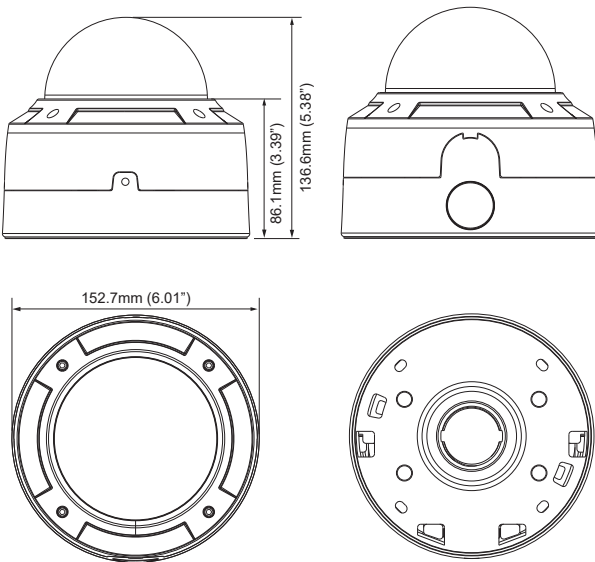

# AVC-VN91VLT

2 MEGAPIXEL IR VANDAL DOME CAMERA

IP  
CAMERA

## FUNCTION

- 1080P (1920 x 1080) Full Real Time Coding
- Max. Resolution: 1920 x 1080
- 2.8~12mm MP Varifocal Lens (ICR)
- H.264 / 30 IR LED
- ICR Auto Switch, True Day & Night
- 20 ~ 30m IR Night View Distance
- 3D DNR, Digital WDR
- Support Corridor Pattern
- ROI Coding
- PoE (Power over Ethernet) Power Supply
- Support Smartphone, iPad, Remote Monitoring
- Support P2P / Triple Streams
- Weatherproof (IP66)
- DC 12V / White Casing

## DIMENSION

\* Unit : mm (Inch)

## SPECIFICATION

DESCRIPTION	AVC-VN91VLT
Image Sensor	1/3" CMOS
Image Size	1920 x 1080
Electronic Shutter	1/25s ~ 1/100000s
Min. Illumination	0 lux (IR LED ON)
Lens	2.8~12mm MP Varifocal Lens (ICR)
Lens Mount	CS / ø14
Video Compression	H.264 / MJPEG
Resolution	1080P (1920 x 1080), 720P (1280 x 720), D1, CIF, 480 x 240
Multi-Stream	1920 x 1080 (1 ~ 30fps) / 1280 x 720 (1 ~ 30fps) / 1280 x 720 (1 ~ 10fps) / D1 (1 ~ 30fps) / CIF (1 ~ 30fps) / 480 x 240 (1 ~ 30fps)
Bit Rate	64 Kbps ~ 8 Mbps
Encode Mode	VBR / CBR
Quality	Five levels under VBR; Freely adjustable under CBR
Image Setting	Corridor pattern, Saturation, Brightness, Chroma, Contrast, Wide Dynamic, Sharpen, NR, etc. adjustable through client software or web browser
Remote Monitoring	IE Browsing, CMS Remote Control
Online Connection	Support simultaneous monitoring for up to 6 users; Support multi-stream real time transmission
Protocol	TCP / IP, UDP, DHCP, NTP, RTSP, PPPoE, DDNS, Protocol SMTP, FTP
Storage	Network Remote Storage
Smart Alarm	Motion Alarm
Day & Night	True
PoE	Yes
IR Distance	20 ~ 30m
Weatherproof	IP66
Network	RJ45
Audio	No
Storage Card	Support TF card, Max. capacity is 64GB
Power Supply	DC 12V / PoE
Power Consumption	-22°F ~ 140°F (-30°C ~ 60°C), 10% ~ 90% Relative Humidity
Dimensions	ø150mm x 114mm (ø6.01" x 5.38")