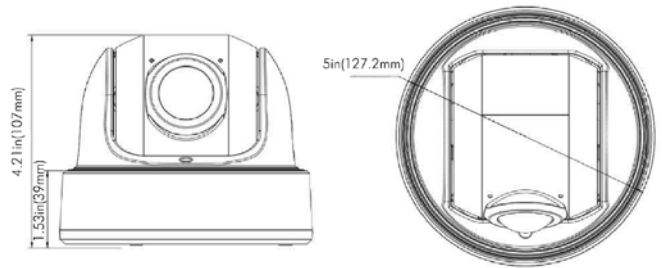

**AVC-NVP51F180**  
**5MP PANORAMIC 180° MINI DOME NETWORK CAMERA**

**5MP PANORAMIC 180° MINI DOME NETWORK CAMERA**

5MP PANORAMIC 180° MINI DOME CAMERA WITH SMART FEATURES

The AVYCON AVC-NVP51F180 camera is a 5MP 180° Mini Dome Network Camera with Smart Features. This 5MP Panoramic camera supports True Day and Night mode, PoE, and up to 49ft. of Smart IR Illumination. This camera includes a Fixed 1.68mm Lens with Auto-focus capabilities that can be controlled through a DVR. Also standard with this series is Digital NR, ROI, HLC, True WDR, and BLC capabilities along with IP67 outdoor rating. Capable of 180 degrees of motion and recording audio through an advanced built-in microphone and integrated junction box.

**FUNCTIONS**

- 5MP ( 2592 x 1944 ) @ 30fps
- Max. Resolution: 2592 x 1944
- True Day & Night ICR filter Auto Switch
- Up to 49 ft (15 m) IR Illumination
- Fixed 1.68mm Lens
- 3D/2D DNR, Super WDR, HLC, BLC and ROI Encoding
- Supports Triple Streams
- Supports Remote Access with Windows, macOS, iOS and Android
- IP67 Ingress Protection
- Operating Temperature: -40°F - 140°F(-40°~60° C)
- DC12V±10%/ PoE (802 .3af)

**DIMENSIONS**

Unit : inch (mm)

**OPTIONAL ACCESSORIES**

AVM-P-PMT-A1  
POLE MOUNT

AVM-P-CMT-A1  
CORNER MOUNT BRACKET

AVM-DWMT-V180  
WALL MOUNT