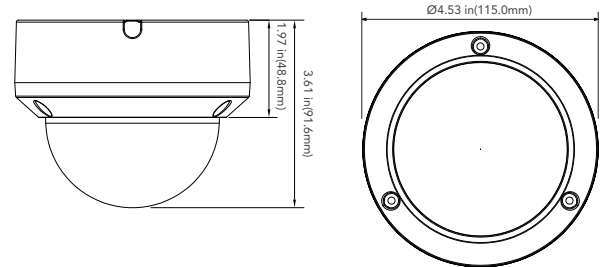

DIMENSIONS

Unit : inch (mm)

OPTIONAL ACCESSORIES

AVM-JB-V-S1

AVM-CWM-EV-S1

AVM-HWM-V-S1

AVM-HCM-V-S1

AVM-CRM-A1

AVM-POM-A1

AVC-NV51F28

5MP H.265 FIXED VANDAL DOME NETWORK CAMERA

SPECIFICATIONS

CAMERA	
Image Sensor	1/2.8" Progressive Scan CMOS
Resolution	5MP
Image Size	2592 x 1944
Min. Illumination	Color: 0.01lux @ F1.2(AGC ON) BW: 0lux w IR ON
Shutter Speed	1/20,000s ~ 1/5s
Slow Shutter	Supported
IR Distance	Up to 98ft. (30m)
Lens	Fixed 2.8mm
Field of View	92.8°
WDR	120dB
VIDEO STREAM	
Max. Image Resolution	2592 x 1944
Supported Resolutions	2592 x 1944, 2592 x 1520, 2304 x 1296, 2048 x 1535, 1920 x 1080, 1280 x 720, 640 x 480, 320 x 240
Main Stream	2592 x 1944, 2592 x 1520, 2304 x 1296, 2048 x 1535, 1920 x 1080, 1280 x 720
Sub Stream	1280 x 720, 640 x 480, 320 x 240
Third Stream	640 x 480, 320 x 240
Video Compression	H.265 / H.264
Video Bit Rate	8 Kbps ~ 8 Mbps (CBR / VBR Adjustable)
NETWORK	
Ethernet	1 x RJ45 10M / 100M Ethernet Port
ONVIF	ONVIF Profile S / G
Protocol	HTTP, HTTPS, FTP, SMTP, UPnP, SNMP, DNS, DDNS, NTP, RTSP, RTP, TCP/IP, PPPoE, DHCP
IMAGE	
Day & Night	EXT / Auto / Color / BW (Black and White)
True WDR	Yes
Digital NR	Yes (3D DNR)
Backlight Compensation (BLC)	Yes
HLC	Yes
ROI	Yes
Privacy Mask	Supported
Sharpness	Yes
Image Setting	Yes
Language	Support for 12 Different Languages
VIDEO ANALYTICS	
Smart Events	Human Detection, Face Detection, Vehicle Detection
Alarm Link Events	Motion Detection, Sensor Alarm, SD Card Full, SD Card Error, IP Address Conflict, Network Disconnection
GENERAL	
Angle Adjustment	Any Angle
Input Voltage	DC 12V / PoE (802.3af)
Power Consumption	≤6W
Ingress Protection	IP67
Weight	0.7lbs
Working Temperature	-22°~131° F (-30°~55° Celcius)
Dimensions	Ø4.53" x 3.61" (Ø115.0mm x 91.6mm)