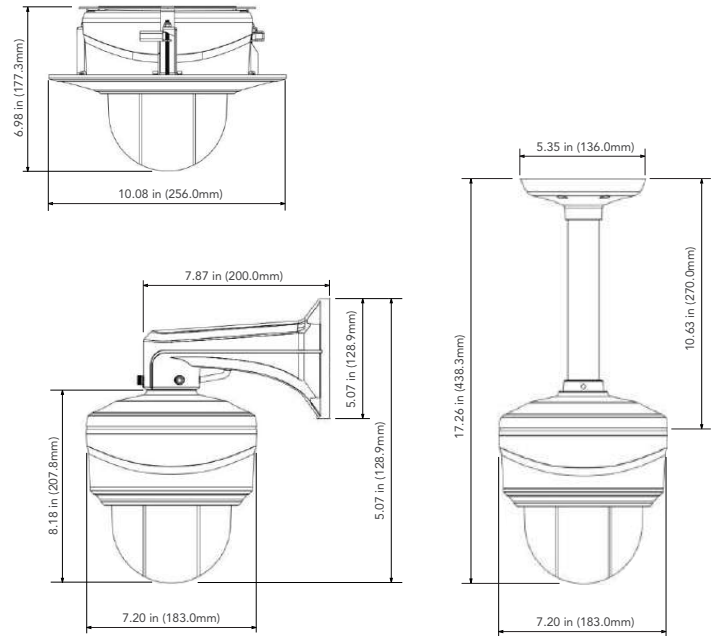

**AVC-NPTZ51X12L**  
**5MP MINI PTZ DOME NETWORK CAMERA**

Infinite+Star

**5MP MINI PTZ DOME NETWORK CAMERA**

5MP MINI PTZ DOME NETWORK CAMERA WITH INFINITE-STAR™ FEATURES

The AVYCON AVC-NPTZ51X12L camera is a 5MP Mini 12X PTZ Dome Network Camera using Infinite-Star™ technology, with an ultra-low 0.002 lux sensitivity, providing crisp color images of the environment even at night. This camera supports True Day and Night mode, PoE, and up to 400ft. of Smart IR Illumination. The camera also features Alarm Input/ Output connections, Audio Input/ Output, a microSD slot (256GB max capacity), and is ONVIF compliant. Optional accessories for this camera include Junction Box, Wall, Pendant and Recessed mounts.

**FUNCTIONS**

- 5MP / 1080P ( 2560 × 1920 ) @ 60fps
- Max. resolution: 2560 x 1920
- Supports Smart H.265/H.264 encoding
- True Day & Night ICR with Infinite-Star™ Technology
- Up to 400ft. IR Illumination
- 12X Optical Zoom
- Up to 0.002Lux Sensitivity with Infinite-star™ Technology
- IR Anti-reflection Design
- 3D DNR, True WDR, HLC, BLC and ROI encoding
- 360° Endless Pan
- 1 channel Audio input; 1 channel Audio output
- 1 channel Alarm input; 1 channel Alarm output
- Built-in micro SD card slot (max. 256 GB)
- DC12V / PoE (802.3at, 12W max.)
- Optional Recessed Installation Design
- IP66 & IK10 Ingress Protection
- Supports PTZ Auto Tracking
- Supports remote access with Windows, macOS, iOS and Android
- Operating Temperature: -40°F - 140°F, less than 90% RH

**DIMENSIONS**

Unit : inch (mm)

**OPTIONAL ACCESSORIES**

AVM-P-DDMTS-A1

AVM-P-PWMTS-A1

AVM-P-PRMTS-A1

AVM-P-PCMTS-A1