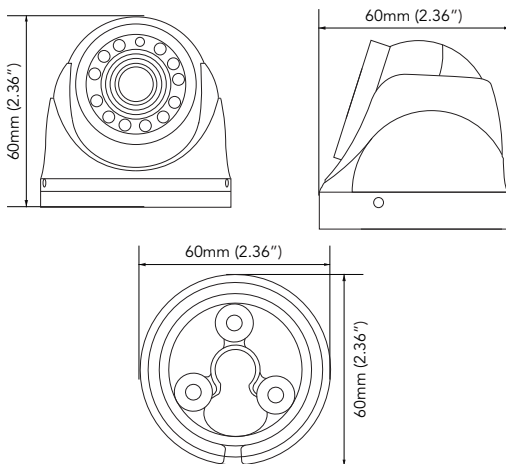

AVC-ETM91FT(-W)

1080P HD-TVI IR MINI EYEBALL CAMERA

HD-TVI
CAMERA

FUNCTIONS

- TVI Solution
- 1/2.9" 2.4Megapixel Sony Exmor CMOS
- Full HD 1080P
- 3.6mm MP Fixed Lens (ICR)
- 12 IR LEDs (Up to 40ft.)
- 0.2Lux (F1.2)
- ICR Filter Change Function
- Anti IR Saturation
- DC 12V (±10%)
- IP66 Weatherproof

DIMENSIONS

Unit : mm (inch)

SPECIFICATIONS

DESCRIPTION	AVC-ETM91FT-W
Image Sensor	1/2.9" 2.4Megapixel Sony Exmor CMOS
Image Resolution	1920 x 1080
Scanning System	Progressive
Video Output	TVI
S/N Ratio	More than 50dB
Min. Illumination	0.2Lux (F1.2)
Iris Adjustment	Auto
Lens	3.6mm MP Fixed Lens (ICR)
Electronic Shutter	Auto (1/30 ~ 1/10,000) Auto (1/25 ~ 1/10,000)
OSD Language	Off
Backlight Compensation (BLC)	Auto (1 ~ 16) Adjustment
Day & Night	True
D-WDR	True WDR
Auto Gain Control (AGC)	Auto (1 ~ 5) Adjustment
White Balance	Auto
Privacy Masking	Off
DNR	N/A
Smart IR (Anti-SAT)	On
LSC	Off
Gamma	0.45
Defog	N/A
Digital Zoom	N/A
Dead Pixel Compensation	N/A
Sens-up	N/A
Motion Detection	Off
Digital Effect	Off
RS-485	N/A
IR LED	12pcs (40ft.*)
Input Voltage	DC 12V (±10%)
Power Consumption	IR Off : 130mA (Max.) / IR On : 300mA (Max.)
Operating Environment	-4°F ~ 140°F (-20°C ~ 60°C) / 10% ~ 90% Relative Humidity