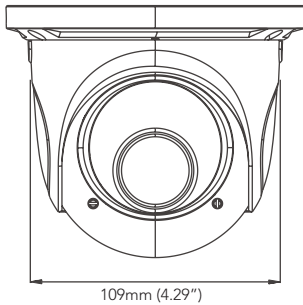

AVC-EN91VT

2MP IP EYEBALL IR CAMERA

IP
CAMERA

FUNCTION

- 1080p (1920 x 1080) Full Real Time Coding
- Maximum Resolution: 1920 x 1080
- 2.8~12mm Varifocal Lens
- H.264 / 30 IR LED
- ICR Auto Switch, True Day & Night
- 20~30m IR Night View Distance
- 3D DNR, Digital WDR
- Support Corridor Pattern
- ROI Coding
- PoE (Power over Ethernet) Power Supply
- Support Smart Phone, iPad, Remote Monitoring
- Support P2P / Triple Streams
- Waterproof (IP66)
- DC 12V / White Casing

DIMENSION

*Unit : mm (Inch)

SPECIFICATION

DESCRIPTION	
IMAGE SENSOR	1/3" CMOS
IMAGE SIZE	1920 x 1080
ELECTRONIC SHUTTER	1/25s~1/100000s
MIN. ILLUMINATION	0lux (IR LED ON)
LENS	2.8~12mm Varifocal Lens
LENS MOUNT	CS / ø14
VIDEO COMPRESSION	H.264 / MJPEG
RESOLUTION	1080P (1920x1080), 720P (1280x720), D1, CIF, 480x240
MULTI-STREAM	1920x1080 (1~30fps) / 1280x720 (1~30fps) / 1280x720 (1~10fps) / D1 (1~30fps) / CIF (1~30fps) / CIF (1~30fps) / 480x240 (1~30fps)
BIT RATE	64 Kbps~8 Mbps
ENCODE MODE	VBR / CBR
QUALITY	Five Levels Under VBR; Freely Adjustable Under CBR
IMAGE SETTINGS	Corridor pattern, Saturation, Brightness, Chroma, Contrast, Wide Dynamic, Sharpen, NR, etc. Adjustable through Client Software or Web Browser
REMOTE MONITORING	IE Browsing, CMS Remote Control
ONLINE CONNECTION	Support Simultaneous Monitoring for up to 6 users; Support Multi-Stream Real Time Transmission
PROTOCOL	TCP / IP, UDP, DHCP, NTP, RTSP, PPPoE, DDNS, Protocol SMTP, FTP
STORAGE	Network Remote Storage
SMART ALARM	Motion Alarm
DAY & NIGHT	ICR
POE	Yes
IR DISTANCE	20~30m
WATERPROOF	IP66
NETWORK	RJ45
AUDIO	No
POWER SUPPLY	DC 12V/PoE
POWER CONSUMPTION	<2.5W
IR CONSUMPTION ON	<5W
OPERATING ENVIRONMENT	-22°F~140°F, 10%~90% Humidity
DIMENSIONS	ø109x130mm (ø4.29x5.12 in)
WEIGHT (NET)	659g (1.45 lbs)