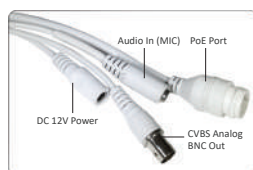

DIMENSION

*Unit : mm (Inch)

SPECIFICATION

DESCRIPTION	AVC-EHN41FT
Image Sensor	1/3" CMOS
Effective Pixels	2592 x 1520
Electronic Shutter	1/25s ~ 1/100000s
Min. Illumination	Color: 0.05lux@F1.2, AGC On, B/W: 0lux with IR
Lens	3.6mm MP Fixed Lens (ICR)
Lens Angle	Horizontal: 72°
Lens Mount	M12 Mount
WDR	True WDR
BLC	Yes
DNR	2D / 3D DNR
Video Compression	H.265 MP, H.264 BL / MP / HP, MJPEG
Audio Compression	G.711A / G.711U
Bit-rate	64Kbps ~ 10Mbps
Encode Mode	VBR / CBR
Image Quality	Five Levels under VBR; Freely adjustable under CBR
Resolution	4MP (2592 x 1520), 3MP (2304 x 1296), 1080P (1920 x 1080), 720P (1280 x 720), D1, CIF, 480 x 240
Multi-Stream	4MP (1~30fps) / 3MP (1~30fps) / 1920 x 1080 (1~30fps) / 720P (1~30fps) / 720P (1~30fps) / D1 (1~30fps) / CIF (1~30fps) / D1 (1~30fps) / 480 x 240 (1~30fps) / CIF (1~30fps)
Image Setting	ROI, Saturation, Brightness, Hue, Contrast, WDR, Sharpness, DNR, etc.
Network	RJ45
Video Output	CVBS (BNC x 1)
Audio	One-way Audio (MIC IN x 1)
Card Storage	No
RS485	No
Alarm Input	No
Alarm Output	No
Remote Monitoring	IE Browser, CVMS, Mobile CVMS
Supported Browsers	IE / Chrome / Firefox / Safari
Online Connection	Max. 10 Online Users
Protocol	TCP/IP, UDP, DHCP, NTP, RTSP, PPPoE, DDNS, SMTP, FTP
Connection Protocol	ONVIF
Storage	Network Remote Storage
Smart Alarm	Motion Alarm
Intelligent Analysis	PEA / OSC / AVD
Day & Night	True
IR Distance	100ft.*
IR LED	2 Pcs STARLIT™ IR
Weatherproof	IP66
Angle Adjustment	Horizontal: 0° ~ 360°, Vertical: 0° ~ 90°, Rotation: 0° ~ 360°
Power Supply	DC 12V / PoE
Power Consumption (IR Off)	<2.5W
Power Consumption (IR On)	<5.5W
Working Environment	-22°F ~ 122°F (-30°C ~ 50°C), 10% ~ 90% Relative Humidity
Dimension	Φ4.25" x 3.6" (108mm x 91.4mm)
Weight	330g

*IR distance range varies depending on the environment

FEATURES

Our IP cameras offer a complete set of input and output connectors for easy installation.

- Built-in PoE (Power over Ethernet) Port
- DC 12V Power
- CVBS Analog BNC Out
- Audio In (MIC)