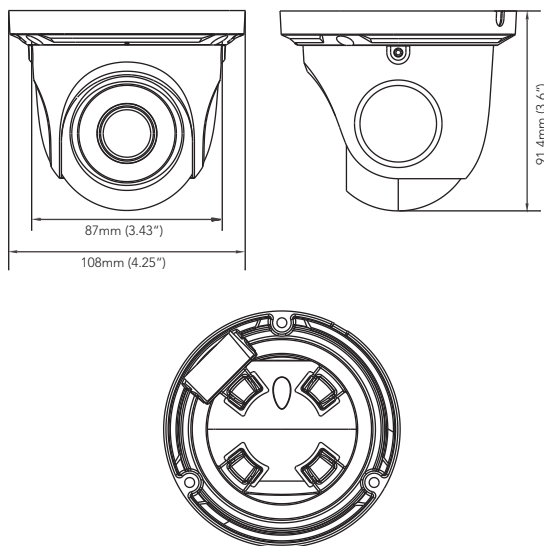

DIMENSION

*Unit : mm (Inch)

SPECIFICATION

DESCRIPTION	AVC-EHN41FT
Image Sensor	1/3" CMOS
Effective Pixels	2592 x 1520
Electronic Shutter	1/25s ~ 1/100000s
Min. Illumination	Color: 0.05lux@F1.2, AGC On, B/W: 0lux with IR
Lens	3.6mm MP Fixed Lens (ICR)
Lens Angle	Horizontal: 72°
Lens Mount	M12 Mount
WDR	True WDR
BLC	Yes
DNR	2D / 3D DNR
Video Compression	H.265 MP, H.264 BL / MP / HP, MJPEG
Audio Compression	G.711A / G.711U
Bit-rate	64Kbps ~ 10Mbps
Encode Mode	VBR / CBR
Image Quality	Five Levels under VBR; Freely adjustable under CBR
Resolution	4MP (2592 x 1520), 3MP (2304 x 1296), 1080P (1920 x 1080), 720P (1280 x 720), D1, CIF, 480 x 240
Multi-Stream	4MP (1~30fps) / 3MP (1~30fps) / 1920 x 1080 (1~30fps) / 720P (1~30fps) / 720P (1~30fps) / D1 (1~30fps) / CIF (1~30fps) / D1 (1~30fps) / 480 x 240 (1~30fps) / CIF (1~30fps)
Image Setting	ROI, Saturation, Brightness, Hue, Contrast, WDR, Sharpness, DNR, etc.
Network	RJ45
Video Output	CVBS (BNC x 1)
Audio	One-way Audio (MIC IN x 1)
Card Storage	No
RS485	No
Alarm Input	No
Alarm Output	No
Remote Monitoring	IE Browser, CVMS, Mobile CVMS
Supported Browsers	IE / Chrome / Firefox / Safari
Online Connection	Max. 10 Online Users
Protocol	TCP/IP, UDP, DHCP, NTP, RTSP, PPPoE, DDNS, SMTP, FTP
Connection Protocol	ONVIF
Storage	Network Remote Storage
Smart Alarm	Motion Alarm
Intelligent Analysis	PEA / OSC / AVD
Day & Night	True
IR Distance	100ft.*
IR LED	2 Pcs STARLIT™ IR
Weatherproof	IP66
Angle Adjustment	Horizontal: 0° ~ 360°, Vertical: 0° ~ 90°, Rotation: 0° ~ 360°
Power Supply	DC 12V / PoE
Power Consumption (IR Off)	<2.5W
Power Consumption (IR On)	<5.5W
Working Environment	-22°F ~ 122°F (-30°C ~ 50°C), 10% ~ 90% Relative Humidity
Dimension	Φ4.25" x 3.6" (108mm x 91.4mm)
Weight	330g