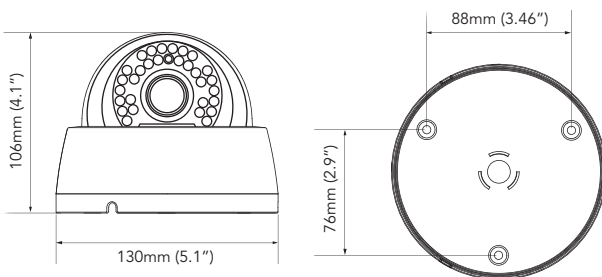

## DIMENSIONS

Unit : mm (inch)

## SPECIFICATIONS

DESCRIPTION	AVC-DTA52VLT
Image Sensor	1/2.5" CMOS
Resolution	5MP
Image Size	2592 x 1944
Video Output	HD-TVI / CVI / AHD / Analog
Image System	PAL / NTSC
Electronic Shutter	Auto (1/60 ~ 1/50,000sec)
IR Distance	80ft.*
Frame Rate	5MP @ 20fps / 4MP @ 30fps
Min. Illumination	0.2Lux
Lens	2.8 ~ 12 mm MP DC Auto Iris Varifocal Lens
Lens Mount	N/A
S/N Ratio	≥52dB (AGC Off)
Function Control	OSD (Onboard Joystick and CoC Control)
Day & Night	True
Digital WDR	Yes
Digital NR	Yes (2D DNR)
Auto Gain Control (AGC)	N/A
Auto White Balance	Yes
Backlight Compensation (BLC)	Yes
Edge Brightness Compensation	N/A
Defog	N/A
HLC	N/A
Sharpness	N/A
Mirror Image	Yes
Smart IR	Yes
Image Setting	Yes
Defect Correction	Live DPC
Language	English, Chinese
Angle Adjustment	Any angle
Power Supply	DC 12V (±10%), AC 24V
Power Consumption	IR Off: <2W; IR On: <5W
Operating Environment	14°F ~ 122°F (-10°C ~ 50°C), 10% ~ 90% Relative Humidity
Weatherproof Rating	Indoor Only
Dimensions	Ø5.1" x 4.1" (130mm x 106mm)

## CONNECTIONS

4-in-1 HD over Coax Technology delivers clear HD video up to 5MP (2592 x 1944) resolution and supports various high definition video formats (HD-TVI / CVI / AHD / Analog)

- HD Video Output
- Dual Voltage Power (12V DC / 24V AC)