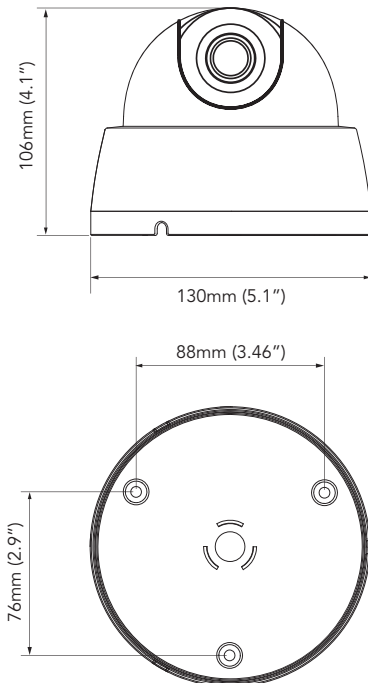

## FUNCTION

- 1/3" 960H Interline Transfer Type Color CCD Sensor
- High Resolution 700TV Line
- 2.8~12mm DC Auto Iris Lens (ICR-Option)
- 0.0001Lux at F1.2 (Sens-Up x 1024)
- Built-In OSD Controller, 2nd BNC Connector & Heater
- 3DNR (Digital Noise Reduction)
- DC 12V(±10%) / AC 24V

## DIMENSION

\* Unit : mm (Inch)

## SPECIFICATION

DESCRIPTION	NTSC	PAL
Image Sensor	1/3" 960H IT CCD	
Effective Pixel	976(H) X 494(V)	976(H) X 582(V)
Scanning System	2:1 Interlace	
Synchronization	Internal	
Horizontal Resolution	700TV Lines	
Video Output	Composite (1.0Vpp/75Ohm)	
S/N (Y signal)	52dB (AGC Off)	
Min. Illumination	0.0001Lux at F1.2 (Sens-Up x 1024)	
Lens	2.8~12mm DC Iris Varifocal Lens	
Electronic Shutter	1/60 ~ 120,000 sec	1/50 ~ 120,000 sec
Backlight Compensation	BLC / HSBLC / Off	
White Balance	ATW / Push / User1 / User2 / Anti CR / Manual / Push Lock	
Day & Night	Color / Auto / B/W / EXT1 / EXT2	
Privacy Masking	On / Off (8 Zones)	
DNR	Off / Low / Middle / High	
Smart IR	On / Off	
Sens Up	Off / x1 ~ x512	
Motion	On / Off (4 Points)	
Defect Det	On / Off	
IR Led	N/A	
Input Voltage	DC 12V(±10%) / AC 24V	
Power Consumption	DC IR Off : 130mA (±10%) AC IR Off : 120mA (±10%)	
Operating Temp. / Hum.	-10°C ~ +50°C / Max. 90% RH	
Storage Temp. / Hum.	-20°C ~ +60°C / Max. 90% RH	