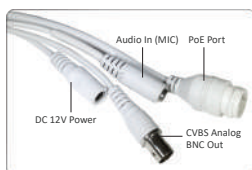

*IR distance range varies depending on the environment

FEATURE

Our IP cameras offer a complete set of input and output connectors for easy installation.

- Built-in PoE (Power over Ethernet) Port
- DC 12V Power
- CVBS Analog BNC Out
- Audio In (MIC)