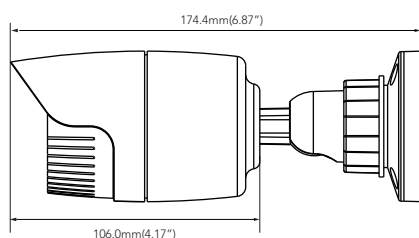

DIMENSION

* Unit : mm (Inch)

SPECIFICATION

DESCRIPTION	AVC-BHN41FT
Image Sensor	1/3" CMOS
Effective Pixels	2592 x 1520
Electronic Shutter	1/25s ~ 1/100000s
Min. Illumination	Color: 0.05lux@F1.2, AGC ON, B/W: 0lux with IR
Lens	3.6mm MP Fixed Lens (ICR)
Lens Angle	Horizontal: 50°, 80 ~ 38° (-FZ)
Lens Mount	M12 Mount, Φ14 Mount (-FZ)
WDR	True WDR
BLC	Yes
DNR	2D / 3D DNR
Video Compression	H.265 MP, H.264 BL / MP / HP, MJPEG
Audio Compression	G.711A / G.711U
Bit Rate	64Kbps ~ 10Mbps
Encode Mode	VBR / CBR
Image Quality	Five Levels under VBR; Freely Adjustable under CBR
Resolution	4MP (2592 x 1520), 3MP (2304 x 1296), 1080P (1920 x 1080), 720P (1280 x 720), D1, CIF, 480 x 240
Multi-Stream	4MP (1 ~ 30fps) / 3MP (1 ~ 30fps) / 1920 x 1080 (1 ~ 30fps) / 720P (1 ~ 30fps) / 720P (1 ~ 30fps) / D1 (1 ~ 30fps) / CIF (1 ~ 30fps) / D1 (1 ~ 30fps) / 480 x 240 (1 ~ 30fps) / CIF (1 ~ 30fps)
Image Setting	ROI, Saturation, Brightness, Hue, Contrast, WDR, Sharpness, DNR, etc
Network	RJ45
Video output	CVBS (BNC x 1)
Audio	One-way Audio (Mic in x 1)
Card Storage	No
RS485	No
Alarm Input	No
Alarm Output	No
Remote Monitoring	Browser, CVMS, Mobile CVMS
Supported Browsers	IE / Chrome / Firefox / Safari
Online Connection	Max. 10 Online Users
Protocol	TCP/IP, UDP, DHCP, NTP, RTSP, PPPOE, DDNS, SMTP, FTP
Connection Protocol	ONVIF
Storage	Network Remote Storage
Smart Alarm	Motion Alarm
Intelligent Analysis	PEA / OSC / AVD
Day & Night	True
IR Distance	100ft.*
IR LED (Count)	30 (Φ5 12mil), -FZ: 36 (Φ5 12mil)
Weatherproof	IP66
Angle Adjustment	Any Angle
Power Supply	DC 12V / PoE
Power Consumption (IR Off)	<2.5W
Power Consumption (IR On)	<6W
Working Environment	-22°F ~ 122°F (-30°C ~ 50°C), 10% ~ 90% Relative Humidity
Dimension	Φ2.15" x 6.87" (Φ64mm x 174.4mm)
Weight	609g