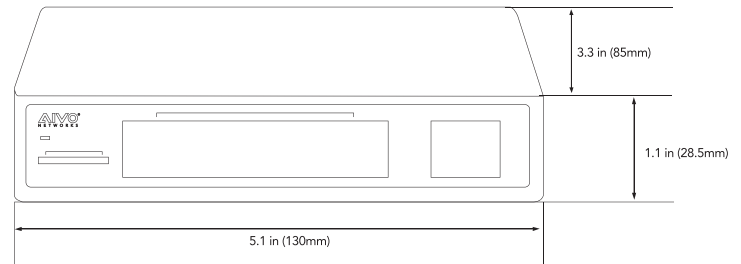

DIMENSIONS

Unit : inch(mm)

OPTIONAL ACCESSORIES

SPECIFICATIONS

DESCRIPTION	
FIXED PORT	5 10/100/1000BASE-TX PORTS
PoE PORTS	4 PoE PORTS (PORT 2-5)
LED INDICATORS	PWR, PoE, LINK/ACT LED
INPUT VOLTAGE	100V~240V AC, 50/60Hz (FOR POWER ADAPTER)
NETWORK MEDIA	48VDC (FOR SWITCH) 10BASE-TX: UTP CATEGORY 5, 5e CABLE (≤250m) 100BASE-TX: UTP CATEGORY 5, 5e CABLE (≤150m) 1000BASE-TX: UTP CATEGORY 5, 5e CABLE (≤150m)
FORWARDING RATE	10BASE-T: 14880pps/PORT 100BASE-TX: 148800pps/PORT 1000BASE-TX: 148800pps/PORT
TOTAL WATTAGE	65W
OPERATING TEMPERATURE	0°C~40°C. (32°F ~ 104°F)
STORAGE TEMPERATURE	-10°C~70°C. (14°F ~ 158°F)
RELATIVE HUMIDITY	20%~85% (NON-CONDENSING)
THERMAL METHODS	FANLESS
SWITCHING CAPACITY	10G
MAC ADDRESS TABLE	2K
TRAFFIC CONTROL	IEEE 802.3x FULL-DUPLEX FLOW CONTROL
ANTI-LOOP	ANTI-LOOP FUNCTION, CUT OFF THE LOOP PORT AUTO
VLAN	SOLID VLAN
DIMENSIONS	130mm x 85mm x 28.5mm (W x D x H)
WEIGHT	<1 KG
PACKAGE	AVN-S05-1P04W65G PoE SWITCH USER MANUAL POWER ADAPTER POWER CABLE WARRANTY CARD
PoE PORT	4 10/100/1000BASE-TX PORTS
PoE STANDARD	IEEE802.3af, IEEE802.3at, PER PORT 15.4W, MAX 30W
PIN ASSIGNMENT	V+ (RJ45 PIN1, 2), V- (RJ45 PIN 3, 6)
EXTEND FUNCTION	POWER LIGHTNING PROTECTION, SOLID VLAN