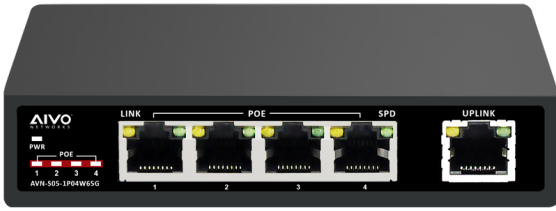

AVN-S05-1P04W65G

NDA
COMPLIANT | CE | FC

4 + 1 NETWORK UNMANAGED SWITCH

OVERVIEW

- IEEE802.3, IEEE 802.3u, IEEE 802.3ab, IEEE802.3z, IEEE802.3af, IEEE802.3at
- 5 10/100/1000Base-TX ports
- 4 PoE ports, Each PoE port output 30W max power
- High back-plane bandwidth 10Gbps
- Reliable Power Adapter supply power for both network switch and PoE
- Total Wattage 65W
- IEEE802.3x Flow control for Full-duplex Mode and backpressure for Half-duplex Mode
- Surge protection for power port and data ports
- Supports IEEE 802.3af and IEEE802.3at compliant Powered Device (PD)
- 2K entry MAC address table of the PoE switch with auto-learning and auto-aging
- Compact size metal case for the PoE switch
- Solid-VLAN
- Auto Loop detection, cut off Loop port Auto
- Pin Feet: V+ (RJ45 Pin 1, 2), V- (RJ45 Pin 3, 6)
- EMI standards complies with FCC, CE class B