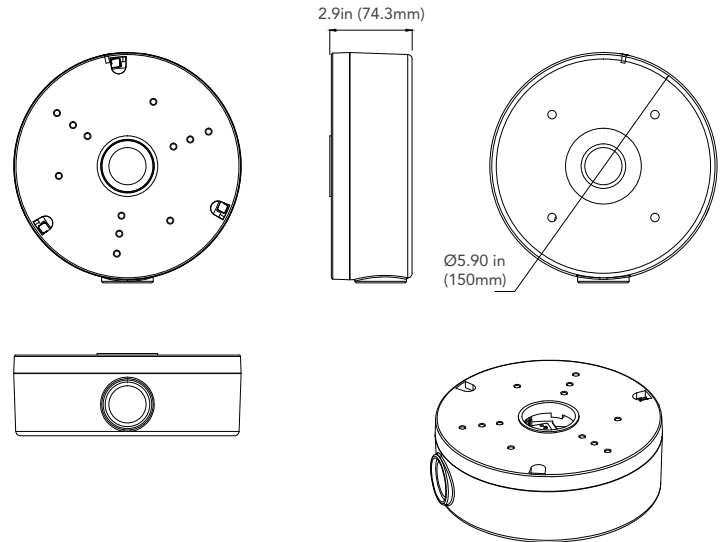

## AVM-JB-BE-L1

JUNCTION BOX FOR VARIFOCAL LENS  
LARGE EYEBALL & LARGE BULLET CAMERAS

### OVERVIEW

- Aluminum alloy material with surface spray treatment
- Camera cables can be collected and hidden
- Bottom inlet and side inlet
- Available for wall or ceiling mounting

### DIMENSIONS

Unit : inch(mm)

### SPECIFICATIONS

GENERAL	
Material	Aluminum alloy
Color	white
Working Temperature	-40°C~60°C (-40°F~140°F)
Working Humidity	10~90% (Non-Condensing)
Ingress Protection	IP54
Dimensions	5.90in x 2.9in (150mm x 74.3mm)