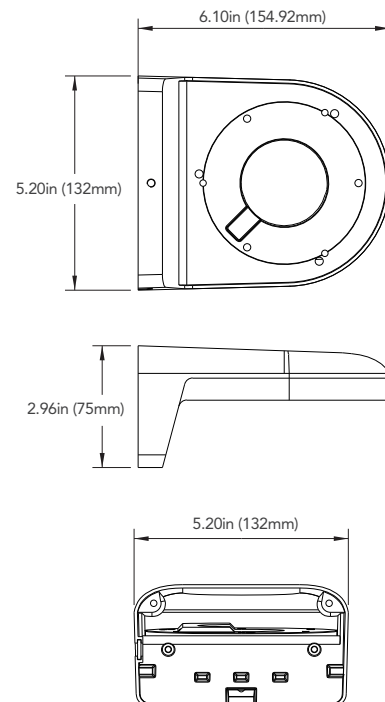

AVM-CWM-EDV-L1-G

COMPACT WALL MOUNT FOR VF/MOTORIZED LENS
LARGE EYEBALL & LARGE VANDAL & INDOOR DOMES

OVERVIEW

- Aluminum alloy material with surface spray treatment
- Camera cables can be collected to the mount.
- Dust-proof design

DIMENSIONS

Unit : inch(mm)

SPECIFICATIONS

GENERAL	
Material	Aluminum alloy
Color	Gray
Working Temperature	-40°C~60°C (-40°F~140°F)
Working Humidity	10~90% (Non-Condensing)
Packing Size	450 x 310 x 365mm
Weight	600
Ingress Protection	IP54
Dimensions	6.10in x 5.20in x 2.96in (154.92mm x 132mm x 75mm)