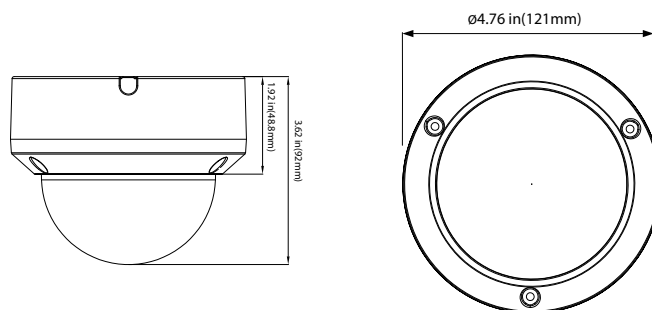

AVC-TV81F28

NDAA
COMPLIANT

8MP HD-TVI FIXED VANDAL DOME CAMERA

OVERVIEW

- 8MP (3840 x 2160)
- Fixed 2.8 mm Lens
- HD-TVI / CVI / AHD / CVBS (Analog)
- Easy-to-Use DIP Switch to Change Formats
- True Day / Night
- Smart IR Illumination Up to 66ft
- Digital NR
- DWDR
- IP67 Outdoor Rating
- IK10 Vandal Proof Rating
- DC 12V (±10%, 5W Consumption)
- NDAA Compliant

DIMENSIONS

Unit : inch(mm)

OPTIONAL ACCESSORIES

AVM-JB-V-S1
JUNCTION BOX

AVM-CWM-EV-S2
WALL MOUNT

AVM-HWM-V-S1
HEAVY-DUTY WALL MOUNT

AVM-HCM-V-S1
CEILING MOUNT

AVM-CRM-A1
CORNER MOUNT

AVM-POM-A1
POLE MOUNT

AVM-RM-V-S1
RECESSED CEILING MOUNT

SPECIFICATIONS

CAMERA	
Image Sensor	1/2.7" Progressive Scan CMOS
Resolution	8MP
Image Size	3840 x 2160
Video Output	1-channel BNC Video Output
Image System	PAL / NTSC
Electronic Shutter	1/15s to 1/50,000s
IR Distance	Up to 66ft (20m)
Video Formats	HD-TVI / AHD / CVI / CVBS (Analog)
Frame Rate	HD-TVI / AHD / CVI / CVBS (Analog): 15 FPS
Min. Illumination	0.05luxF1.2(AGC ON), 0Lux with IR ON
Lens	Fixed 2.8mm Lens
Horizontal Field of View	105.41°
Lens Mount	M12
S/N Ratio	36dB
Function Control	OSD, Control over Coax (UTC)
IMAGE	
Day & Night	EXT / Auto / Color / BW (Black and White)
Digital WDR	Yes
Digital NR	Yes (3D DNR)
Auto Gain Control (AGC)	Yes
Auto White Balance (AWB)	Yes
Backlight Compensation (BLC)	Yes
Edge Brightness Compensation	Yes
Defog	No
HLC	Yes
Sharpness	Yes
Mirror Image	Yes
Smart IR (Anti-SAT)	Yes
Image Setting	Yes
Defect Correction	Auto / Manual
GENERAL	
Angle Adjustment	Any Angle
Input Voltage	DC 12V (±10%)
Power Consumption	Maximum 5W
Ingress Protection	IP67
Vandal Rating	IK10
Working Environment	-22°~131° F (-30°~55° Celcius)
Dimensions	Ø4.76" x 3.62" (Ø121mm x 92mm)