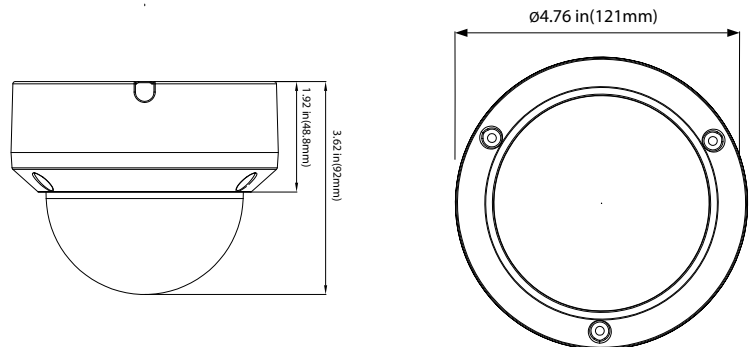

AVC-TV51F28

NDA
A
A
C
O
M
P
L
I
A
N
T

5MP HD-TVI FIXED VANDAL DOME CAMERA

OVERVIEW

- 5MP (2592 x 1944)
- Fixed 2.8 mm Lens
- HD-TVI / CVI / AHD / CVBS (Analog)
- Easy-to-Use DIP Switch to Change Formats
- True Day / Night
- Smart IR Illumination Up to 66ft.
- Digital NR
- DWDR
- IP67 Outdoor Rating
- IK10 Vandal Proof Rating
- DC 12V (±10%, 4W Consumption)
- NDAA Compliant

DIMENSIONS

Unit : inch(mm)

OPTIONAL ACCESSORIES

AVM-JB-V-L1
JUNCTION BOX

AVM-CWM-EV-S2
WALL MOUNT

AVM-HWM-V-L1
HEAVY-DUTY WALL MOUNT

AVM-HCM-V-L1
CEILING MOUNT

AVM-CRM-A1
CORNER MOUNT

AVM-POM-A1
POLE MOUNT

AVM-RM-V-L1
RECESSED CEILING MOUNT

SPECIFICATIONS

CAMERA	
Image Sensor	1/2.7" Progressive Scan CMOS
Resolution	5MP
Image Size	2592 x 1944
Video Output	1-channel BNC Video Output
Image System	PAL / NTSC
Electronic Shutter	1/15s to 1/50,000s
IR Distance	Up to 66ft (20m)
Video Formats	HD-TVI / AHD / CVI / CVBS (Analog)
Frame Rate	5AHD/5TVI: 5MP @20fps (NTSC / PAL), AHD/CVI/TVI: 4MP @30fps (NTSC) / @25fps (PAL), 2MP @30fps (NTSC) / @25fps (PAL)
Min. Illumination	0.05luxF1.2(AGC ON), 0Lux with IR ON
Lens	Fixed 2.8mm Lens
Horizontal Field of View	92.8°
Lens Mount	M12
S/N Ratio	39dB
Function Control	OSD, Control over Coax (UTC)
IMAGE	
Day & Night	EXT / Auto / Color / BW (Black and White)
Digital WDR	Yes
Digital NR	Yes (2D DNR)
Auto Gain Control (AGC)	Yes
Auto White Balance (AWB)	Yes
Backlight Compensation (BLC)	Yes
Edge Brightness Compensation	Yes
Defog	No
HLC	No
Sharpness	Yes
Mirror Image	Yes
Smart IR (Anti-SAT)	Yes
Image Setting	Yes
Defect Correction	Auto / Manual
GENERAL	
Angle Adjustment	Any Angle
Input Voltage	DC 12V (±10%)
Power Consumption	Maximum 4W
Ingress Protection	IP67
Vandal Rating	IK10
Working Environment	-22°~131° F (-30°~55° Celcius)
Dimensions	Ø4.76" x 3.62" (Ø121mm x 92mm)