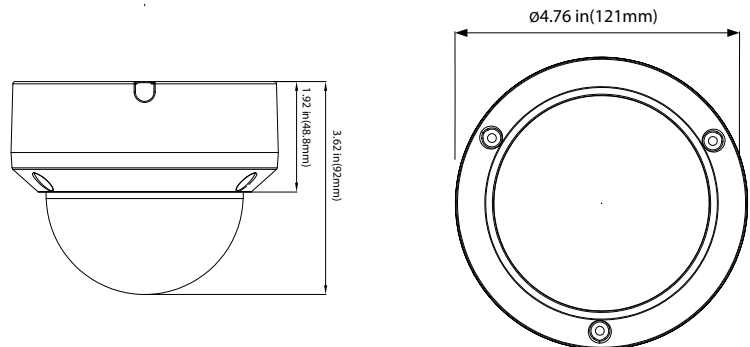

## OVERVIEW

- 2MP (1920 x 1080)
- Fixed 2.8 mm Lens
- HD-TVI / CVI / AHD / CVBS (Analog)
- Easy-to-Use DIP Switch to Change Formats
- True Day / Night
- Smart IR Illumination Up to 65ft.
- Digital NR
- DWDR
- IP67 Outdoor Rating
- IK10 Vandal Proof Rating
- DC 12V (±10%, 3W Consumption)
- NDA A Compliant

## DIMENSIONS

Unit : inch(mm)

## SPECIFICATIONS

CAMERA	
Image Sensor	1/2.7" Progressive Scan CMOS
Resolution	2MP
Image Size	1920 x 1080
Video Output	1-channel BNC Video Output
Image System	PAL / NTSC
Electronic Shutter	1/15s to 1/50,000s
IR Distance	Up to 65ft (20m)
Video Formats	HD-TVI / AHD / CVI / CVBS (Analog)
Frame Rate	HD-TVI / AHD / CVI / CVBS (Analog): 30 FPS
Min. Illumination	0.01luxF1.2(AGC ON), 0Lux with IR ON
Lens	Fixed 2.8mm Lens
Horizontal Field of View	115.9° (W) -33.8° (T)
Lens Mount	M12
S/N Ratio	40dB
Function Control	OSD, Control over Coax (UTC)
IMAGE	
Day & Night	EXT / Auto / Color / BW (Black and White)
Digital WDR	Yes
Digital NR	Yes (3D DNR)
Auto Gain Control (AGC)	Yes
Auto White Balance (AWB)	Yes
Backlight Compensation (BLC)	Yes
Edge Brightness Compensation	Yes
Defog	No
HLC	No
Sharpness	Yes
Mirror Image	Yes
Smart IR (Anti-SAT)	Yes
Image Setting	Yes
Defect Correction	Auto / Manual
GENERAL	
Angle Adjustment	Any Angle
Input Voltage	DC 12V (±10%)
Power Consumption	Maximum 3W
Ingress Protection	IP67
Vandal Rating	IK10
Working Environment	-22°~131° F (-30°~55° Celcius)
Dimensions	Ø4.76" x 3.62" (Ø121mm x 92mm)