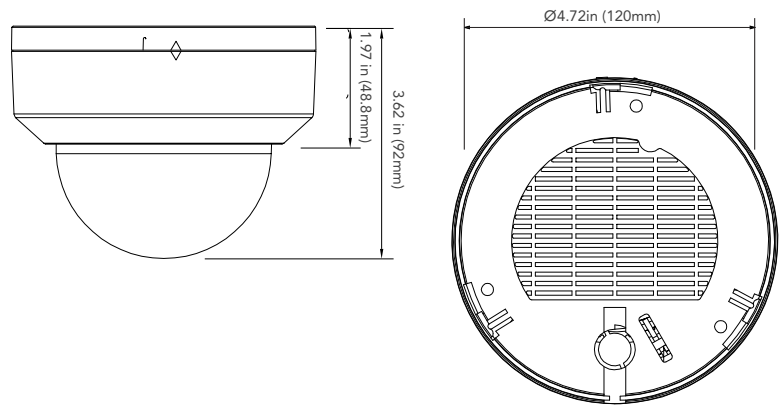

AVC-TD51F28

NDA
COMPLIANT

5MP HD-TVI INDOOR FIXED DOME CAMERA

OVERVIEW

- 5MP HD-TVI (default), CVI, AHD, ANALOG (960H)
- Maximum Resolution: 2592 x 1944
- 2.8mm Fixed Lens
- Smart IR Illumination Up to 66ft (20m).
- True Day/Night
- Digital WDR
- Digital NR
- AGC
- BLC
- DIP Switch
- DC12V
- 30 FPS
- NDA Compliant

DIMENSIONS

Unit : inch(mm)

OPTIONAL ACCESSORIES

AVM-CWM-EDV-L1
COMPACT WALL MOUNT

SPECIFICATIONS

CAMERA	
Image Sensor	1/2.7" Progressive Scan CMOS
Resolution	5MP
Image Size	2592 x 1944
Video Output	1-channel BNC Video Output
Image System	PAL / NTSC
Electronic Shutter	1/15s to 1/50,000s
IR Distance	Up to 66ft.
Video Formats	HD-TVI / AHD / CVI / CVBS (Analog)
Frame Rate	5AHD/5TVI: 5MP @20fps (NTSC / PAL), AHD/CVI/TVI: 4MP @30fps (NTSC) / @25fps (PAL), 2MP @30fps (NTSC) / @25fps (PAL)
Min. Illumination	0.05luxF1.2(AGC ON), 0Lux with IR ON
Lens	Fixed 2.8mm Lens
Lens Mount	M12
S/N Ratio	39dB
Function Control	OSD, Control over Coax (UTC)
IMAGE	
Day & Night	EXT / Auto / Color / BW (Black and White)
Digital WDR	Yes
Digital NR	Yes (2D DNR)
Auto Gain Control (AGC)	Yes
Auto White Balance (AWB)	Yes
Backlight Compensation (BLC)	Yes
Edge Brightness Compensation	Yes
Defog	No
HLC	No
Sharpness	Yes
Mirror Image	Yes
Smart IR (Anti-SAT)	Yes
Image Setting	Yes
Defect Correction	Auto / Manual
GENERAL	
Angle Adjustment	Any Angle
Input Voltage	DC 12V (±10%)
Power Consumption	Maximum 4W
Working Environment	-22°~122° F (-30°~50° C)
Dimensions	Ø4.72" x 3.62" (Ø120mm x 92mm)