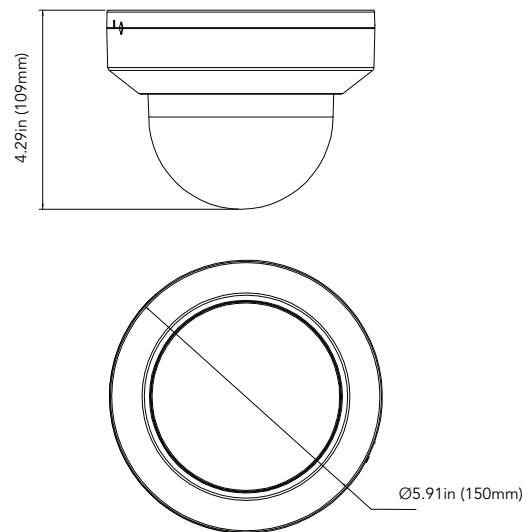

DIMENSIONS

Unit : inch(mm)

OPTIONAL ACCESSORIES

AVM-CWM-EDV-L1
JUNCTION BOX

AVA-MICSPKSRN
AUDIBLE AND VISUAL
ALARM DEVICE

AVM-JB-DUAL-UL1
DUAL CAMERA
JUNCTION BOXDual

SPECIFICATIONS

CAMERA	
Image Sensor	1/2.8" Progressive Scan CMOS
Resolution	5MP
Image Size	2592 x 1944
Min. Illumination	Color: 0.05lux @ F1.2(AGC ON) BW: 0lux w IR ON
Shutter Speed	1/20,000s ~ 1/5s
Slow Shutter	Supported
IR Distance	Up to 147ft
Lens	Motorized 2.7 - 13.5 mm
Field of View	Horizontal: 101 ~ 32°, Vertical: 71 ~ 23°, Diagonal: 129 ~ 40°
WDR	120dB
VIDEO STREAM	
Max. Image Resolution	2592 x 1944 @ 30fps
Supported Resolutions	2592 x 1944, 1920 x 1080, 1280 x 720, 640 x 480, 320 x 240
Main Stream	2592 x 1944, 1920 x 1080, 1280 x 720
Sub Stream	1280 x 720, 640 x 480, 320 x 240
Mobile Stream	640 x 480, 320 x 240
Video Compression	H.265 / H.264
Video Bit Rate	128 Kbps ~ 8 Mbps (CBR / VBR Adjustable)
Max. Framerate	50Hz: 25fps@5MP/4MP/3MP/2MP/960P/720P/VGA/QVGA, 60Hz: 30fps@5MP/4MP/3MP/2MP/960P/720P/VGA/QVGA
NETWORK	
Ethernet	1 x RJ45 10M / 100M(BASE-T)
ONVIF	ONVIF(Profile S/G/T, 20.06)
Protocol	HTTP, HTTPS, FTP, SMTP, UPnP, SNMP, DNS, DDNS, NTP, RTSP, RTP, TCP/IP, PPPoE, DHCP
Security	IP Address Filter; Complicated Password; Authenticated Username and Password
IMAGE	
Day & Night	IR cut filter with auto switch (Day/Night/Auto/Schedule)
True WDR	Yes
Digital NR	Yes (3D DNR)
Backlight Compensation (BLC)	Off/On (5 Zone)
Motion Detection	Off/On (8 Level)
Gain Control	Auto
White Balance	Auto/Manual/Indoor
Privacy Mask	Off/On (4 Zone, Rectangle)
Flip / Mirror	Flip/Rotation
Sharpness	Yes
Image Setting	Yes
Language	Support for English and Korean
VIDEO ANALYTICS	
Supported Recorders	Diversity Series
On-Board Storage	Micro SD slot, up to 256GB
Alarm/Audio	1 input, 1 output / 1 input (RCA), 1 output (RCA)
Hardware Reset	Yes
Smart Feature	PID,LCD,PD/VD,FD
Smart Events	Human Detection, Face Detection, Vehicle Detection
Alarm Link Events	Motion Detection, Sensor Alarm
GENERAL	
Angle Adjustment	Any Angle
Input Voltage	IDC 12V / PoE (802.3af)
Power Consumption	≤6W
Weight	0.7lbs
Working Temperature	-22°~131° F (-30°~55° Celcius)
Dimensions	Ø4.29" x 5.91"