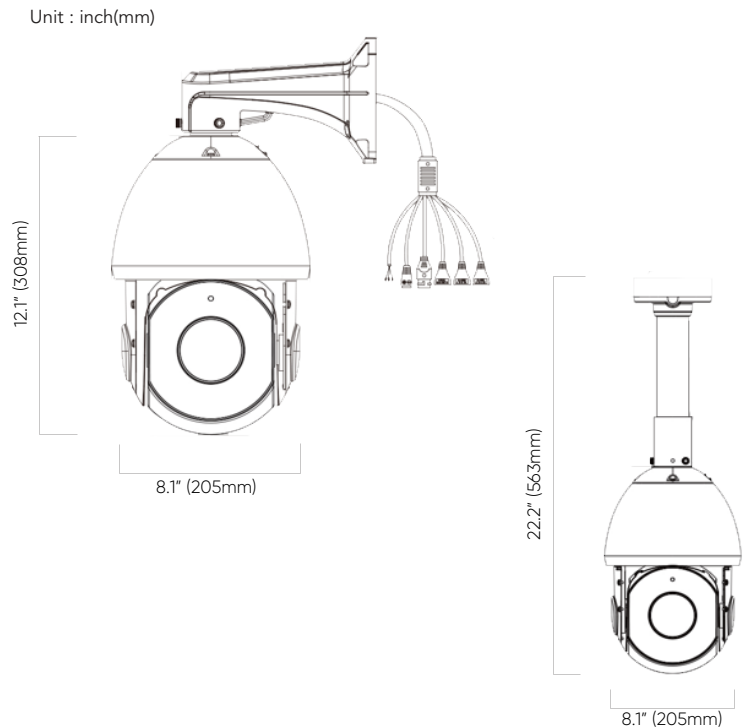

# AVC-NPTZ21X30L

NDA  
COMPLIANT

2MP FULL-SIZE PTZ DOME NETWORK CAMERA

## OVERVIEW

- 2MP / 1080P ( 1920 × 1080 ) @ 60fps
- Max. resolution: 1920 x 1080
- Supports Smart H.265/H.264 encoding
- True Day & Night ICR with Infinite-Star™ Technology
- Up to 0.002Lux Sensitivity with Infinite-Star™ Technology
- Up to 656ft. IR Illumination
- IR Anti-reflection Design
- 30X Optical Zoom
- 3D DNR, True WDR, HLC, BLC and ROI encoding
- 360° Endless Pan
- Supports PTZ Auto Tracking
- 1 channel Audio input; 1 channel Audio output
- 2 channel Alarm input; 2 channel Alarm output
- Built-in micro SD card slot with video and still image capture function (up to 256GB)
- AC 24V (3A) / PoE+ (802.3at, 25W Max)
- IP66 Ingress Protection
- Supports remote access with Windows, macOS, iOS and Android
- Operating Temperature: -40°F - 140°F, less than 90% RH

## DIMENSIONS