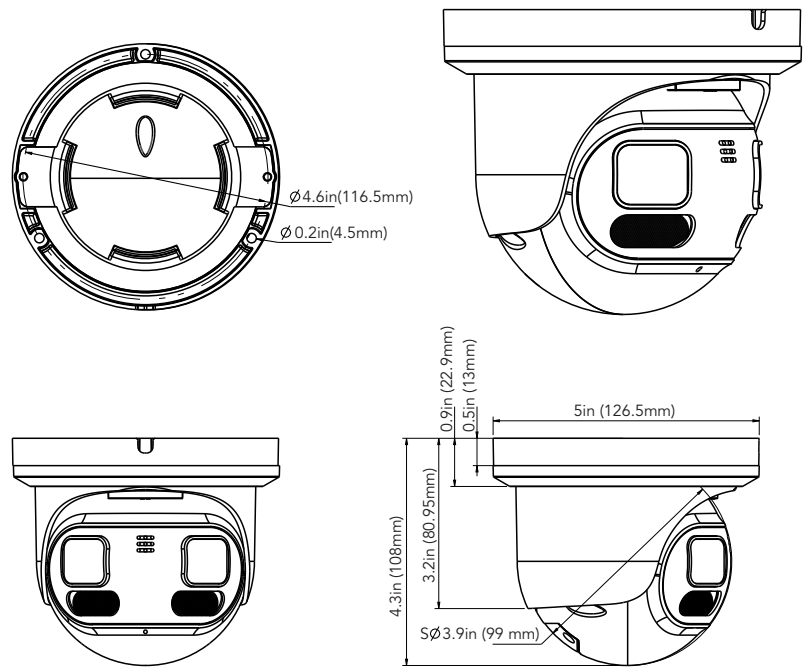

AVC-NPE81F2D

NDA
COMPLIANT | CE | FC

8MP H.265 DUAL LENS PANORAMIC TURRET NETWORK CAMERA

DIMENSIONS

Unit : inch(mm)

OVERVIEW

- 8MP (5120×1440) H.265+, H.265, H.264+, H.264, MJPEG
- Max. resolution: 5120×1440
- Dual Lens Stitched Panoramic View (2 x 2.8mm Fixed Lens)
- Full Color / Active Deterrence Camera
- 3D DNR, WDR, HLC, BLC, ROI encoding
- Intelligent Analytics
- White Light LED / Strobe (Blue & Red) Light
- Built-in MIC / Speaker
- Built-in micro SD card slot, up to 256GB
- IP67 ingress protection
- DC12V/PoE power supply
- Support remote monitoring by AVYCON ONE (Mobile APP) and AVYCON CMSONE (CMS)