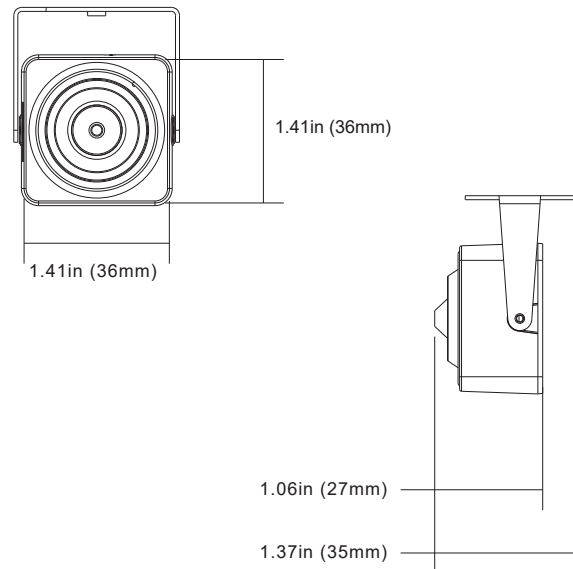

DIMENSIONS

Unit : inch(mm)

OPTIONAL ACCESSORIES

SPECIFICATIONS

CAMERA	
Image Sensor	1/3" Progressive Scan CMOS Sensor
Resolution	4MP
Effective Pixels	2560(H) x 1440(V)
Compression	H.264/H.264+/H.265/H.265+/JPEG/AVI
Audio Compression	G711A/U, AAC
TV System	PAL/NTSC
Electronic Shutter Time	Auto: 1/3-1/100000Sec
Minimum Illumination	Color: 0.01 Lux @ (F1.6, AGC ON)
S/N Ratio	60dB
Scanning System	Progressive
Video Output	Network
Reset Button	Support
LENS	
Focus Length	Board Lens 3.7mm/F2.8
Focus Control	Fixed
Lens Type	Fixed
Pixels	4MP
NIGHT VISION	
Infrared LED	N/A
Infrared Distance	N/A
IR Status	N/A
IR Power On	N/A
NETWORK	
Ethernet	RJ-45 (10/100Base-T)
Wireless	Optional, Wi-Fi(IEEE802.11b/g/n) 2.4Ghz, Antena: 2.5dbi, WIFI Range: No obstacles 100m Max
Protocol	TCP/IP, ICMP, HTTP, HTTPS, FTP, DHCP, DNS, DDNS, RTP, RTSP, RTCP, PPPoE, NTP, SMTP, UDP
ONVIF	Support ONVIF 19.12(Profile S/T/G)
P2P	YES
POE	External POE But Without Audio and Alarm Functions, Support IEEE 802.3af
Video Delay	0.3S (Within the Lan)
Main Stream 1	2688 x 1512@20fps
Main Stream 2	2560 x 1440@30fps
Main Stream 3	1920 x 1080@30fps 1280 x 720@30fps
Sub Stream 1	1280 x 720@30fps
Sub Stream 2	720 x 480@30fps
Sub Stream 3	N/A
Tri Stream	N/A
IE Brower	IE8-11, Google Chrome, Firefox, Mac Safari
Smart Phone	iPhone, Android
CAMERA FEATURRES	
Day/Night	Color
Image Config	Saturation/Brightness/Contrast /Sharpness, Mirror, 3D NR, White Balance, FLK(Flicker Control), Video Tampering, HLC, Distortion
Full Color	Support
Corridor Pattern	Support
Defog Mode	Support
ROI	Support
BLC	Support
WDR	120dB
Motion Detection	Support (support enable the detection based on human movement only)
Privacy Masking	3 Rectangular Zone
Recording Mode	NVR/CMS/Web
Language	Chinese Simplified, Chinese Traditional, English, Bulgarian, Polish, Arabic, German, Russian, French, Korean, Portuguese, Japanese, Turkish, Spanish, Hebrew, Italian, Nederlands, Czech, Vietnamese
INTERFACE	
Audio	1 Built-in MIC
Alarm	N/A
SD Card Slot	Support 512G Micro SD Card Slot
RS485	N/A
GENERAL	
Housing	Metal
Anti-cut Bracket	NO
IR Cut Filter	NO
Operation Temperature	-4°F ~ 140°F (-20°C ~ +60°C) RH95% Max
Storage Temperature	-4°F ~ 140°F (-20°C ~ +60°C) RH95% Max
Power Source	DC12V±10%, 350mA
Dimension	1.41in(W) x 1.41in(H) x 1.06in(D) (36mm(W) x 36mm(H) x27mm(D))
Weight	0.66lb (300g)