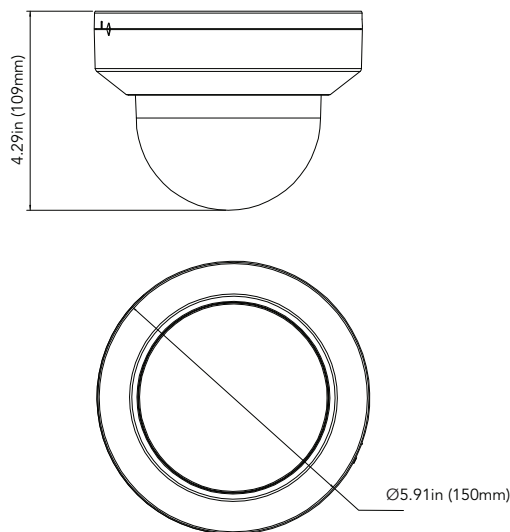

DIMENSIONS

Unit : inch(mm)

OPTIONAL ACCESSORIES

AVM-CWM-EDV-L1
JUNCTION BOX

AVA-MICSPKSRN
AUDIBLE AND VISUAL
ALARM DEVICE

SPECIFICATIONS

VIDEO	
Imaging Device	1/2.7" Progressive CMOS
Resolution	Main Stream: 1920x1080 Sub Stream: 640x480
Max. Framerate	Main Stream: Max. 30fps/25fps (60Hz/50Hz) Sub Stream: Max. 20fps (60Hz/50Hz)
Min. Illumination	Color: 0.006 lux @ F1.6 (AGC on) B/W: 0 lux (IR LED on)
Compression	Video: H.265/H.264 Main Profile Audio: G.711a / G.711u
Bitrate Control	CBR or VBR (256Kbps ~ 4Mbps)
LENS	
Focal Length (Zoom Ratio)	2.7~13.5mm Motorized
Max. Aperture Ratio	F1.8 (Wide)~3.3 (Tele)
Angular Field of View	Horizontal: 107°(W)~35°(T), Vertical: 54°(W)~20°(T), Diagonal: 133°(W)~40°(T)
Min. Object Distance	3.93ft (1.2M)
Focus Control	Simple Focus
Lens Type	Motorized (Ø14)
PAN / TILT / ROTATE	
Pan / Tilt / Rotate Adjustment	Manual Adjustment
OPERATIONAL	
Camera Title	Title Displayed up to 32 characters
Day & Night	AUTO (ICR)
Exposure Compensation	BLC, HLC, D-WDR
Digital Noise Reduction	3D DNR
Digital Image Stabilization	N/A
Motion Detection	Rectangle Grid (8 Levels of Sensitivity)
Privacy Masking	4 Rectangle Zones
Gain Control	AUTO
White Balance	AUTO / MANUAL
LDC	N/A
Electronic Shutter Speed	AUTO / Manual (1/5 ~ 1/20000s)
Video Rotation	Flip / Mirror
Analytics	N/A
Alarm I/O	1 Input / 1 Output
Alarm Triggers	Motion, Alarm, Sound Detection
Alarm Events	Notification via E-mail, Image file upload via FTP, Image file upload to Cloud (Dropbox), Micro SD recording at event triggered
Audio In	1 Line-In (RCA)
Audio Out	1 Line-Out (RCA)
IR Viewable Length	98ft (30M)
NETWORK	
Ethernet	RJ45 (10/100BASE-T)
Streaming	Unicast / Multicast
Protocol	TCP/IP, HTTP, DHCP, DNS, DDNS, RTP/RTSP, SMTP, NTP, UPnP, SNMP, HTTPS, FTP
Security	Login Authentication, IP Address Filtering, User access log
Application Programming Interface	ONVIF Profile S/G/T, REST API
GENERAL	
Webpage Language	English, Korean
Edge Storage	Micro SD/SDHC/SDXC Slot (up to 256GB) with video and still image capture function
Memory	N/A
ENVIRONMENTAL & ELECTRICAL	
Operating Temperature / Humidity	-31°~140°F (-35°~+60°C) / less than ≤ 95% RH
Storage Temperature / Humidity	
Input Voltage	PoE (IEEE802.3at) / 12VDC
Power Consumption	Max. 3.5W (IR LED off) Max. 6.5W (IR LED on)
MECHANICAL	
Color / Material	White / Metal
Product Dimensions / Weight	Ø5.91x4.29in (150x109mm) / 0.99lbs (451g)
DORI (EN62676-4 STANDARD)	
Detect (25PPM / 8PPF)	
Observe (63PPM / 19PPF)	
Recognize (125PPM / 38PPF)	
Identify (250PPM / 76PPF)	