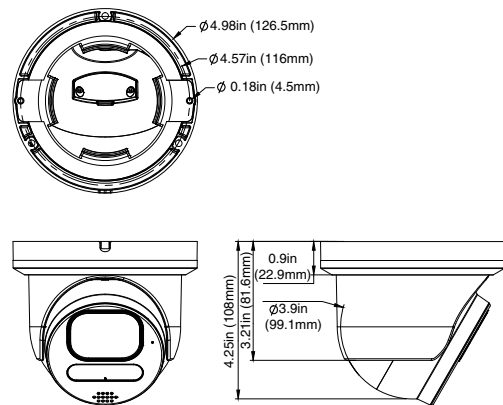

DIMENSIONS

Unit : inch(mm)

OPTIONAL ACCESSORIES