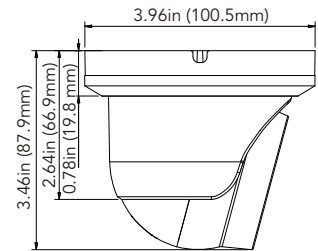

DIMENSIONS

Unit : inch(mm)

OPTIONAL ACCESSORIES