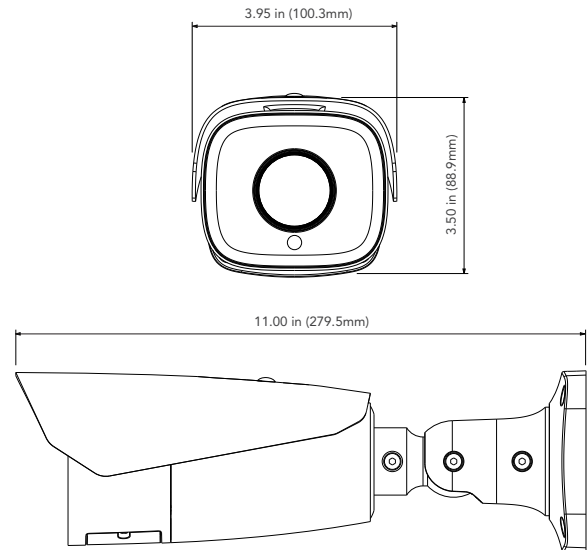

## OVERVIEW

- 4MP / 2592 × 1520 @ 30fps
- Max. Resolution: 2592 × 1520
- Supports Smart H.265/H.264 Encoding
- True Day & Night ICR with Infinite-Star™ Technology
- Up to 230 ft. IR Illumination
- Motorized 8 ~32 mm Zoom Lens
- Supports Automated LPR (ANPR) with allowed list for access control
- 3D DNR, True WDR, HLC, BLC and ROI Encoding
- Hardware Reset button
- 1 channel Audio input; 1 channel Audio output
- 1 channel Alarm input; 1 channel Alarm output
- Built-in micro SD card slot with video and still image capture function (up to 256GB)
- DC12V / PoE (802.3af)
- P2P Function Optional
- IP67 Ingress Protection
- Supports Triple Streams
- Supports Remote Access with Windows, macOS, iOS and Android
- Operating Temperature: -22°F - 140°F, less than 90% RH

## DIMENSIONS

Unit : inch(mm)