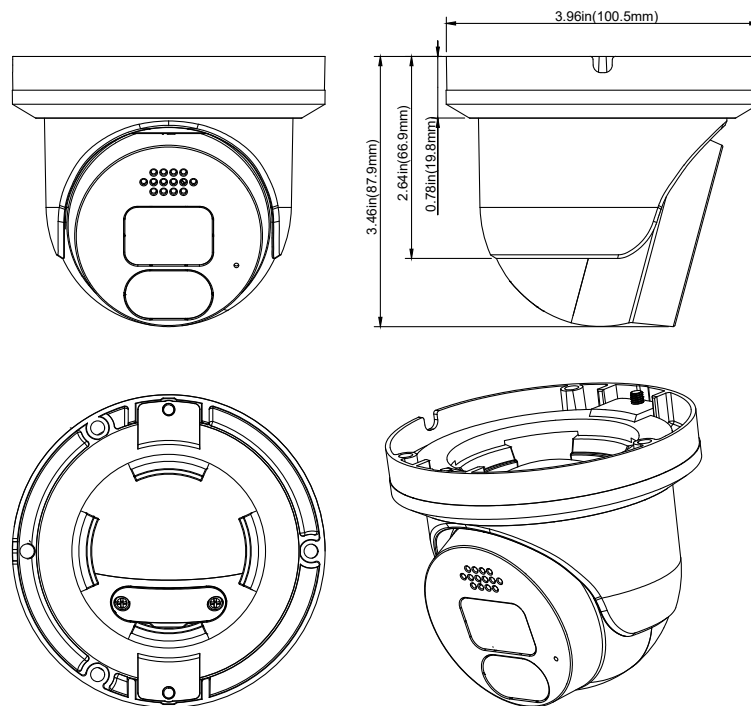

## DIMENSIONS

Unit : inch(mm)

### OVERVIEW

- 8MP (3840x2160) @15fps H.265/ H.254
- Full Color Smart Defender Camera
- 2.8mm Fixed Lens (F1.0)
- 3D DNR, D-WDR
- White Light LED / Strobe (Blue & Red) Light
- Built-in MIC / Speaker
- Built-in Micro SD card slot (up to 256GB)
- AI Feature : Intrusion, Tripwire, Loitering Detection, Region Entrance / Exiting
- IP67 ingress protection
- PoE / DC12V Power supply
- Support remote monitoring by AVYCON ONE (Mobile APP) and AVYCON CMSONE (CMS)